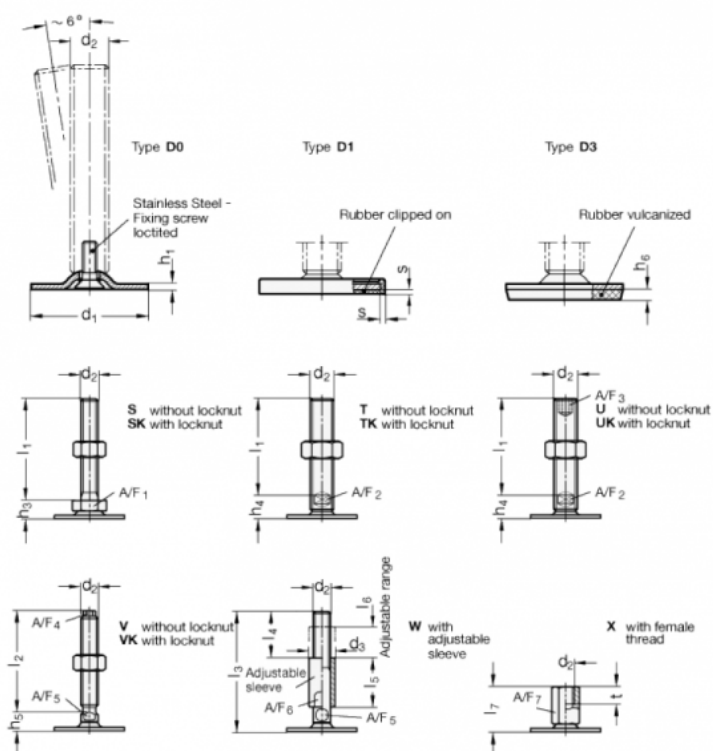

Article number: 204140M16200D3UK

Description: E+G levelling foot  
GN 41-40-M16-200-D3-UK

Note: UK With nut, Hexagon socket at the top, Wrench flat at the bottom

## Measures

A/F2 = 12

s =

A/F3 = 8

d1 = 40

d2 = M16

h1 = 2

h4 = 17

h6 = 3.5

l1 = 200